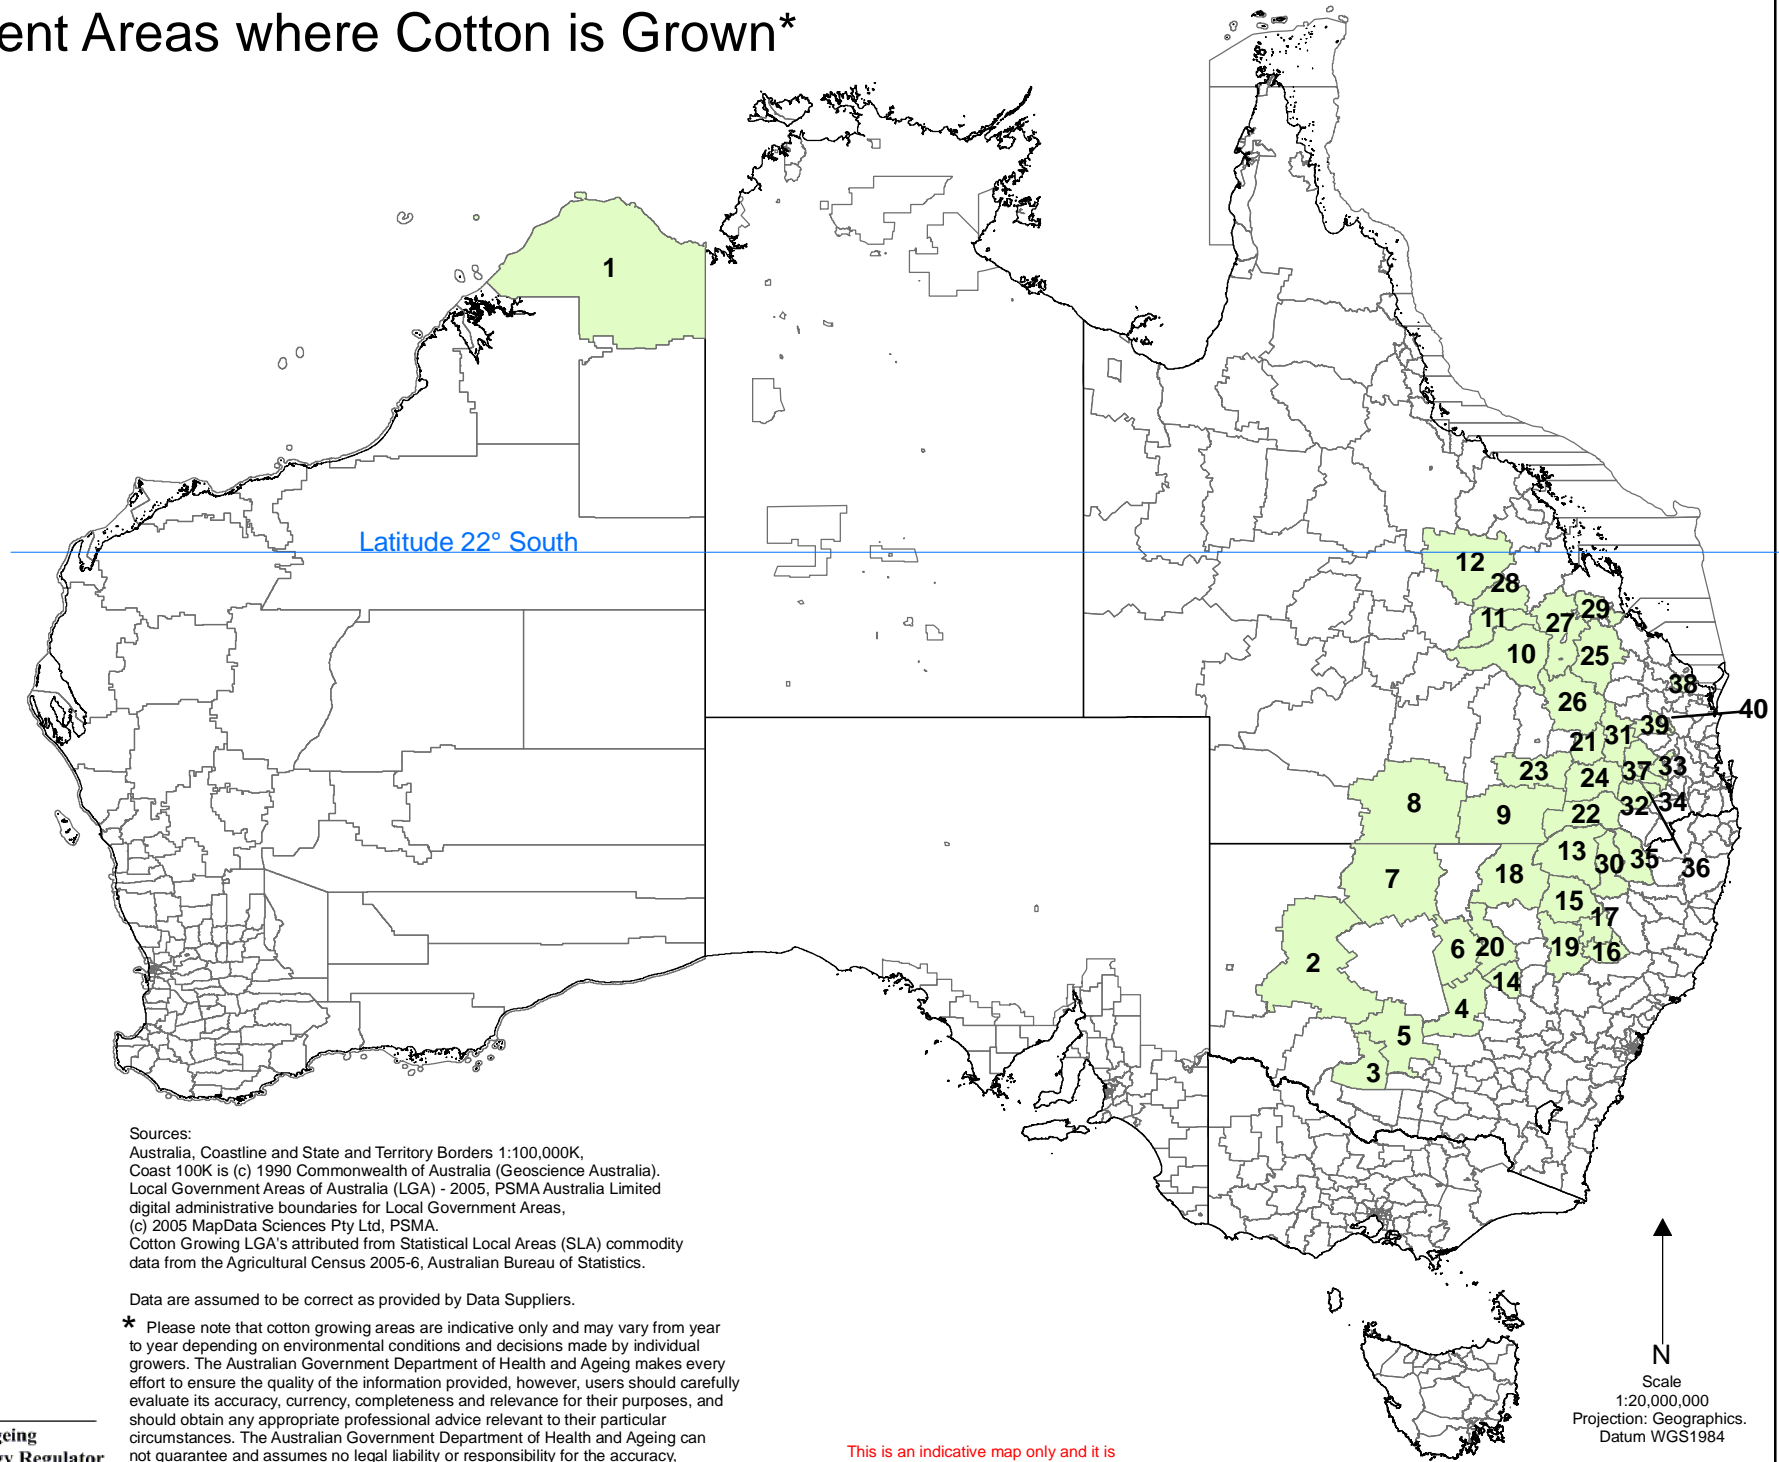

Local Government Areas where Cotton is Grown*

Legend

-  Local Govt Areas
-  Cotton Growing LGAs

- 1 Wyndham - East Kimberly
- 2 Central Darling
- 3 Hay
- 4 Lachlan
- 5 Carrathool
- 6 Bogan
- 7 Bourke
- 8 Paroo
- 9 Balonne
- 10 Bauhinia
- 11 Emerald
- 12 Belyando
- 13 Moree Plains
- 14 Narromine
- 15 Narrabri
- 16 Liverpool Plains
- 17 Gunnedah
- 18 Walgett
- 19 Warrumbungle
- 20 Warren
- 21 Murrumbidgee
- 22 Waggonville
- 23 Warroo
- 24 Tara
- 25 Banana
- 26 Taroom
- 27 Duaringa
- 28 Peak Downs
- 29 Fitzroy
- 30 Gwydir
- 31 Chinchilla
- 32 Millmerran
- 33 Rosalie
- 34 Jondaryan
- 35 Inverell
- 36 Pittsworth
- 37 Wambo
- 38 Isis
- 39 Wondai
- 40 Murgon

Sources:
 Australia, Coastline and State and Territory Borders 1:100,000K,
 Coast 100K is (c) 1990 Commonwealth of Australia (Geoscience Australia),
 Local Government Areas of Australia (LGA) - 2005, PSMA Australia Limited
 digital administrative boundaries for Local Government Areas,
 (c) 2005 MapData Sciences Pty Ltd, PSMA.
 Cotton Growing LGA's attributed from Statistical Local Areas (SLA) commodity
 data from the Agricultural Census 2005-6, Australian Bureau of Statistics.

This is an indicative map only and it is not intended for fine scale assessment

Produced by ERIN as part of a cooperative partnership with the OGTR.
 Department of the Environment, Water, Heritage and the Arts,
 Canberra March 2008.
 COPYRIGHT Commonwealth of Australia, 2008.